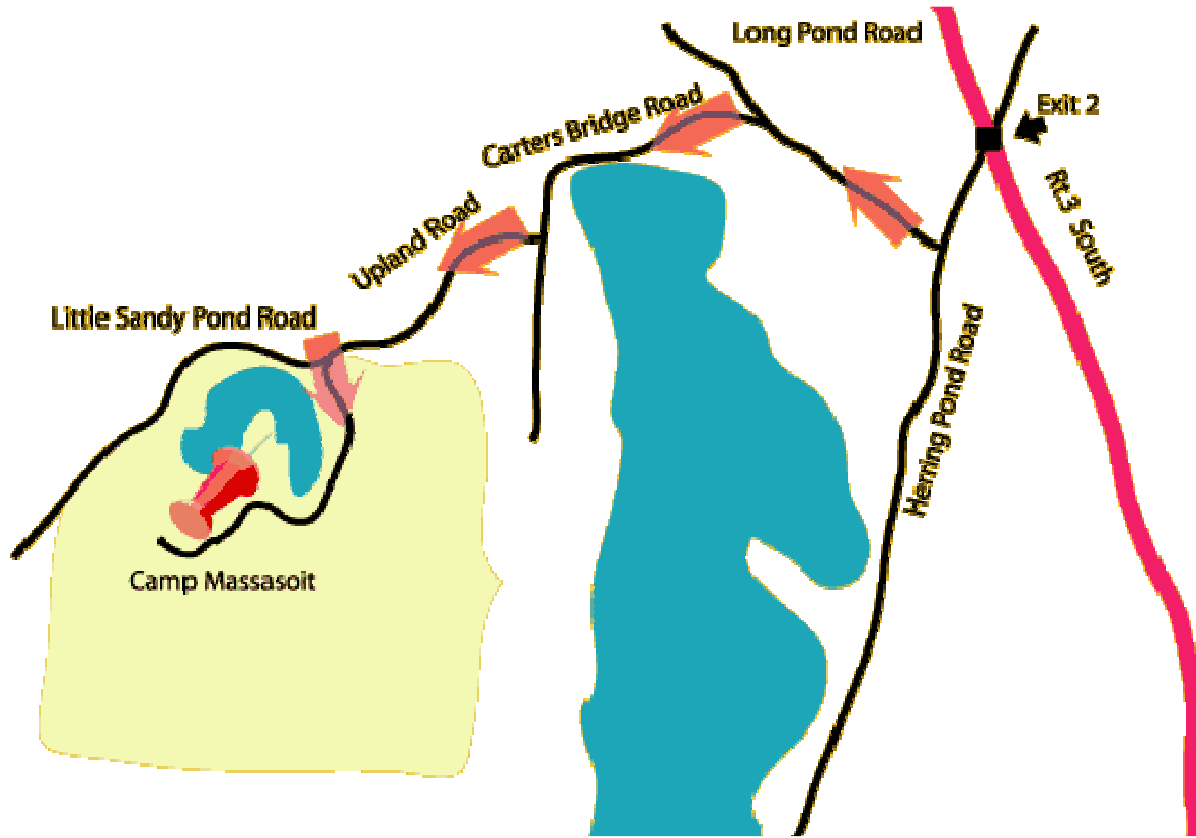

Directions to Camp Massasoit
Plymouth, MA
508-888-6484

From Boston

Take Rt. 3 south
Take the Herring Pond Road exit, exit number 2
Turn left at the bottom of the ramp on to Herring Pond Road
Take your first right on to Long Pond Road
Turn left on to Carters Bridge Road approx 1/2 mile
Turn right on to Upland Road approx 1/2 mlle
Upland Road becomes Little Sandy Pond Road
Turn left into entrance of the camp approx 1/2 mile

From 495

Take 495 south. 495 becomes Rt25
Take 25 south
Take exit #2 US 6 to Bourne Sagamore
Take US6 East
Turn left onto Herring Pond Road approx 2.5 miles
Turn left onto Long Pond Road approx 2.7 miles
Turn left onto Carters Bridge Road approx 1/2 mile
Turn right onto Upland Road approx 1/2 mile
Upland Road becomes Little Sandy Pond Road
Turn left into entrance of the camp approx 1/2 mile