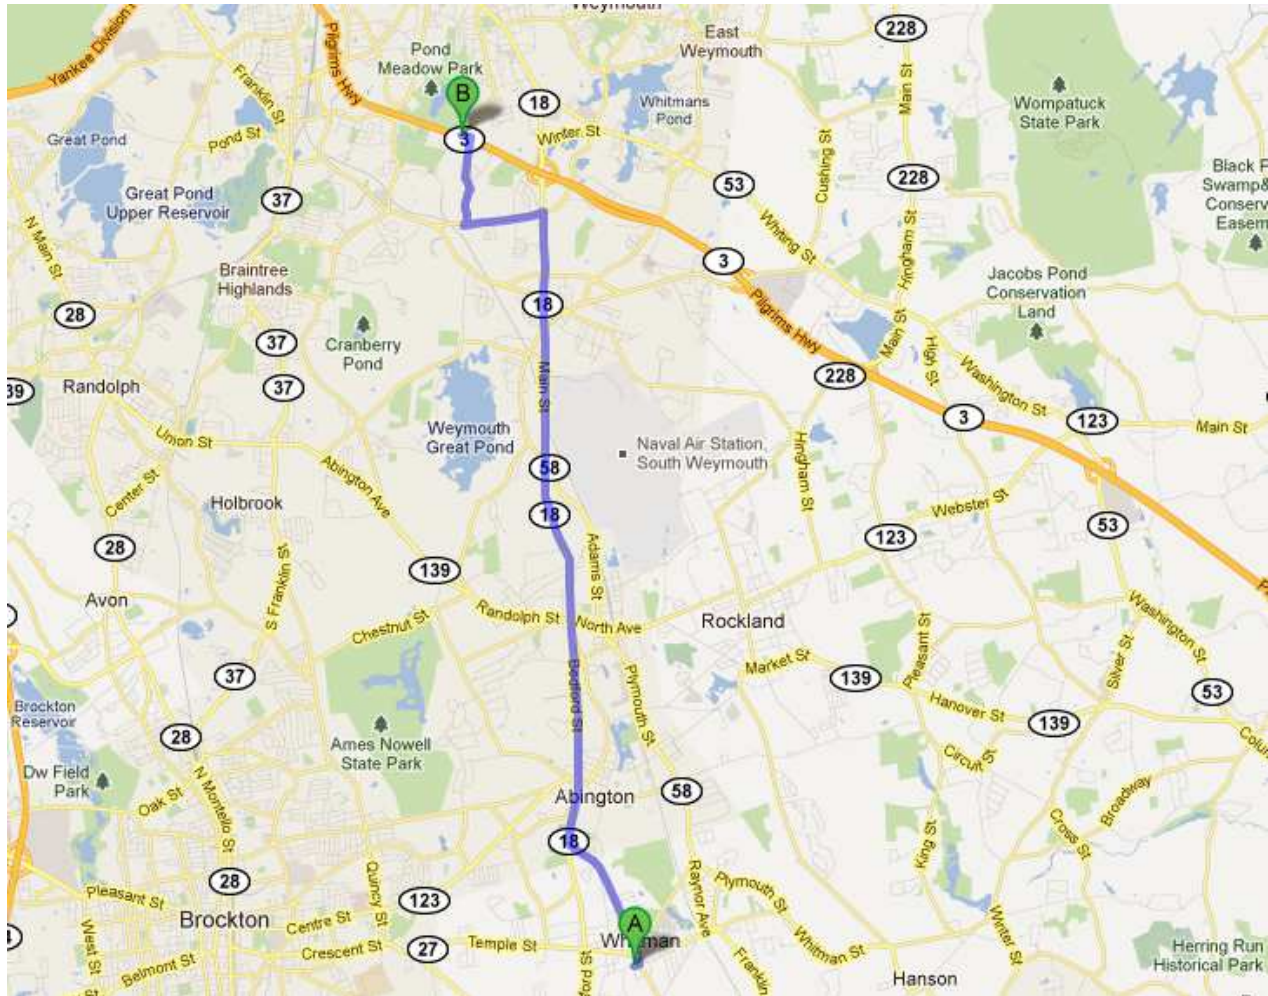

## Directions to Pond Meadow Park Braintree, MA

Holy Ghost Parish Cardinal  
 49 School Street  
 Whitman, MA 02382-1904  
 (781) 447-3135

- |   |        |
|---|--------|
| 1. Head northeast on School St toward Washington St | 299 ft |
| 2. Turn left onto Washington St                     | 1.4 mi |
| 3. Turn right to stay on Washington St              | 0.5 mi |
| 4. Continue onto Bedford St                         | 2.9 mi |
| 5. Continue onto Main St                            | 3.0 mi |
| 6. Turn left onto West St                           | 0.8 mi |
| 7. Turn right onto Summer St                        | 0.9 mi |
| 8. Turn left into Pond Meadow Park                  | 453 ft |